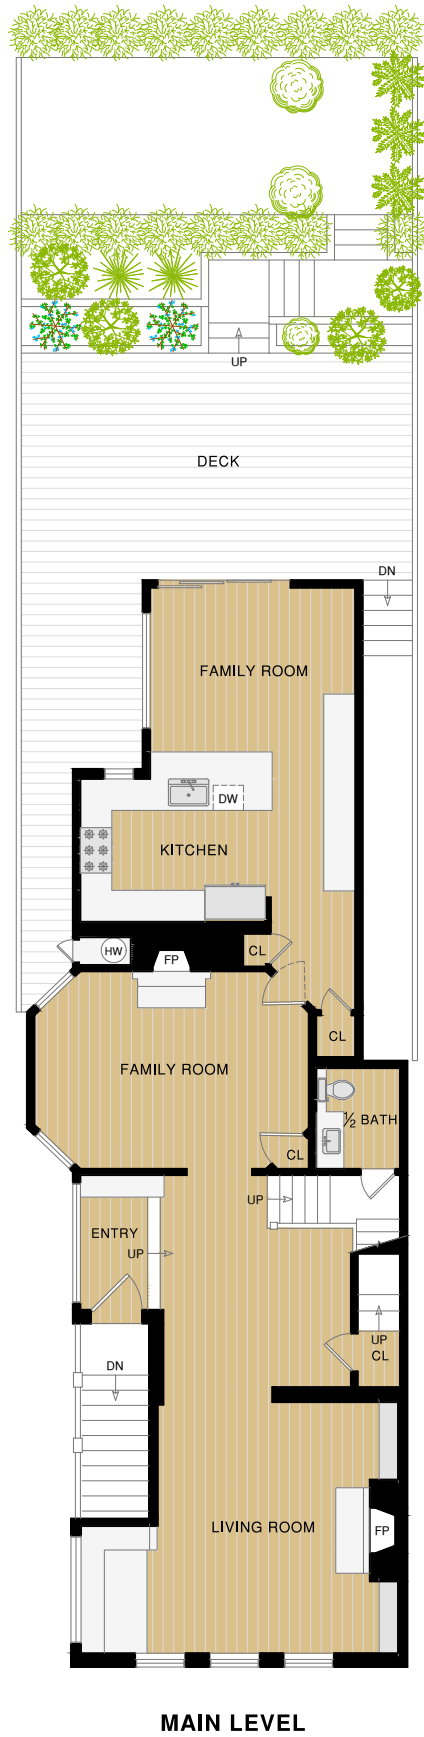

2940 JACKSON STREET
SAN FRANCISCO, CA

2940 JACKSON STREET

SAN FRANCISCO, CA

UPPER LEVEL

PENT LEVEL