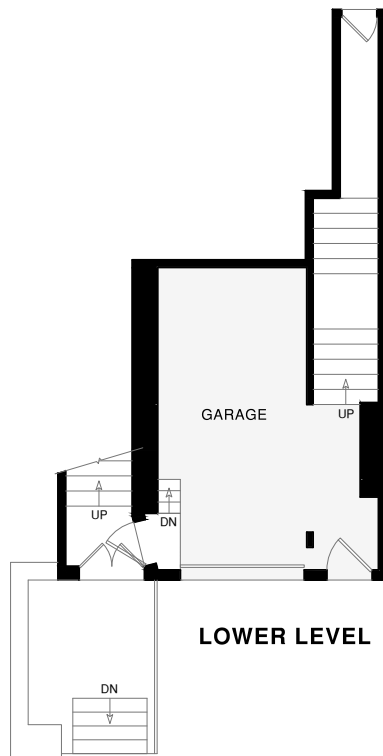

2940 JACKSON STREET
SAN FRANCISCO, CA

2940 JACKSON STREET

SAN FRANCISCO, CA

UPPER LEVEL

PENT LEVEL