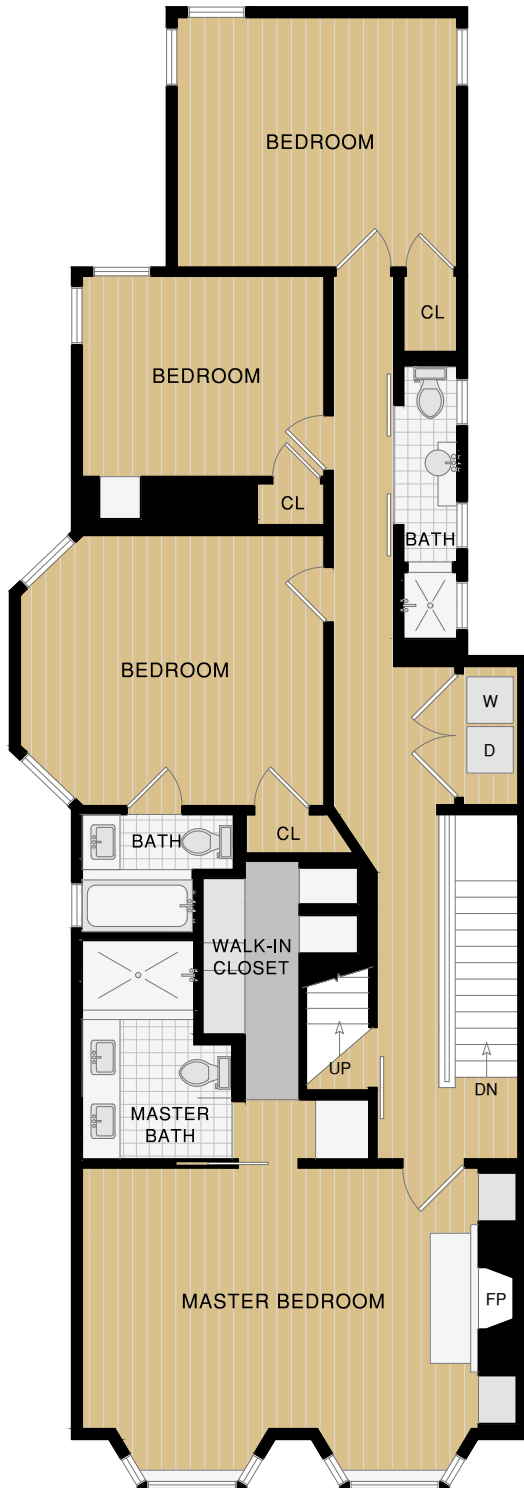

2940 JACKSON STREET
SAN FRANCISCO, CA

2940 JACKSON STREET

SAN FRANCISCO, CA

UPPER LEVEL

PENT LEVEL