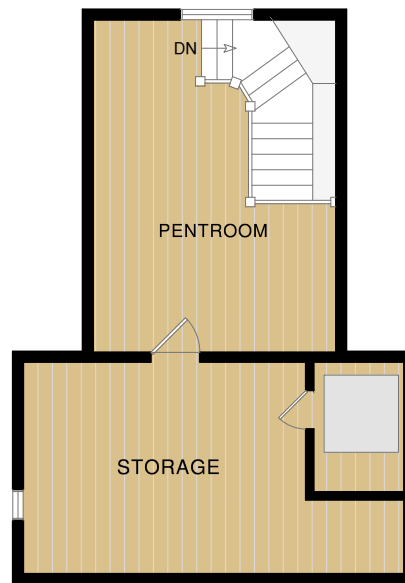

2940 JACKSON STREET
SAN FRANCISCO, CA

2940 JACKSON STREET

SAN FRANCISCO, CA

UPPER LEVEL

PENT LEVEL